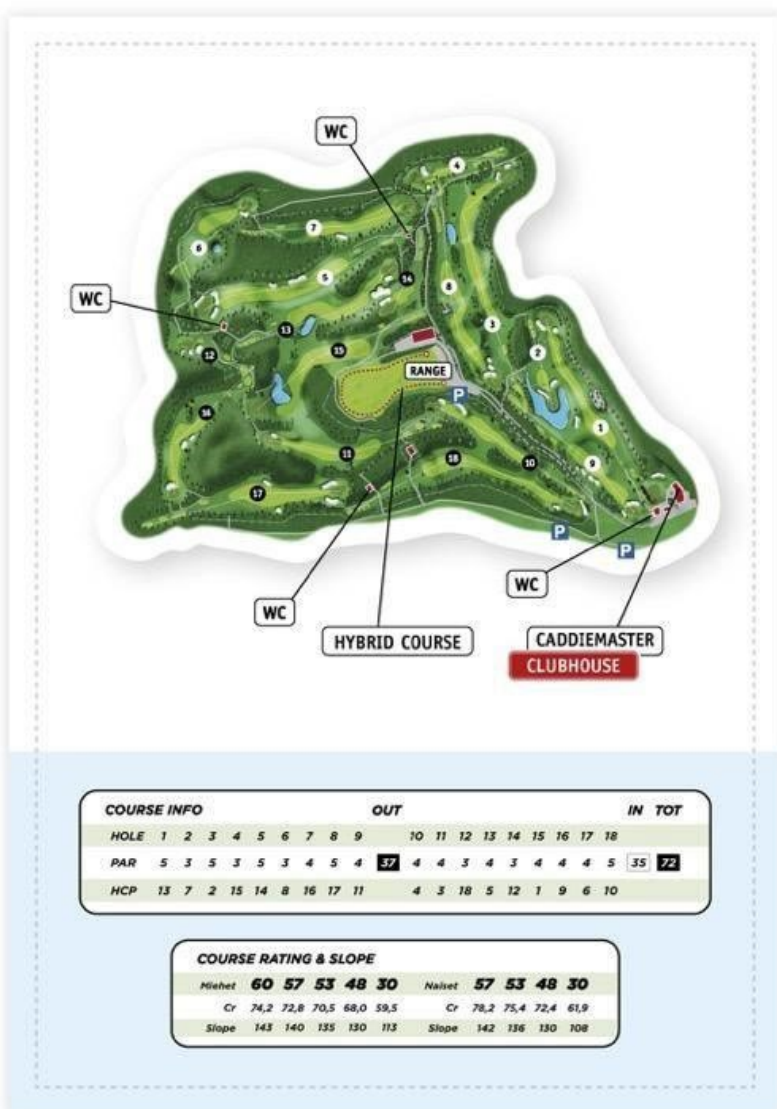

ELAC scorecard

course presentation

Hole	1	2	3	4	5	6	7	8	9	
Par	5	3	5	3	5	3	4	5	4	37
Length m	432	144	472	165	458	185	343	440	328	2967

Hole	10	11	12	13	14	15	16	17	18	
Par	4	4	3	4	3	4	4	4	5	35
Length m	333	337	130	347	115	365	291	359	463	2740
Length tot										5707