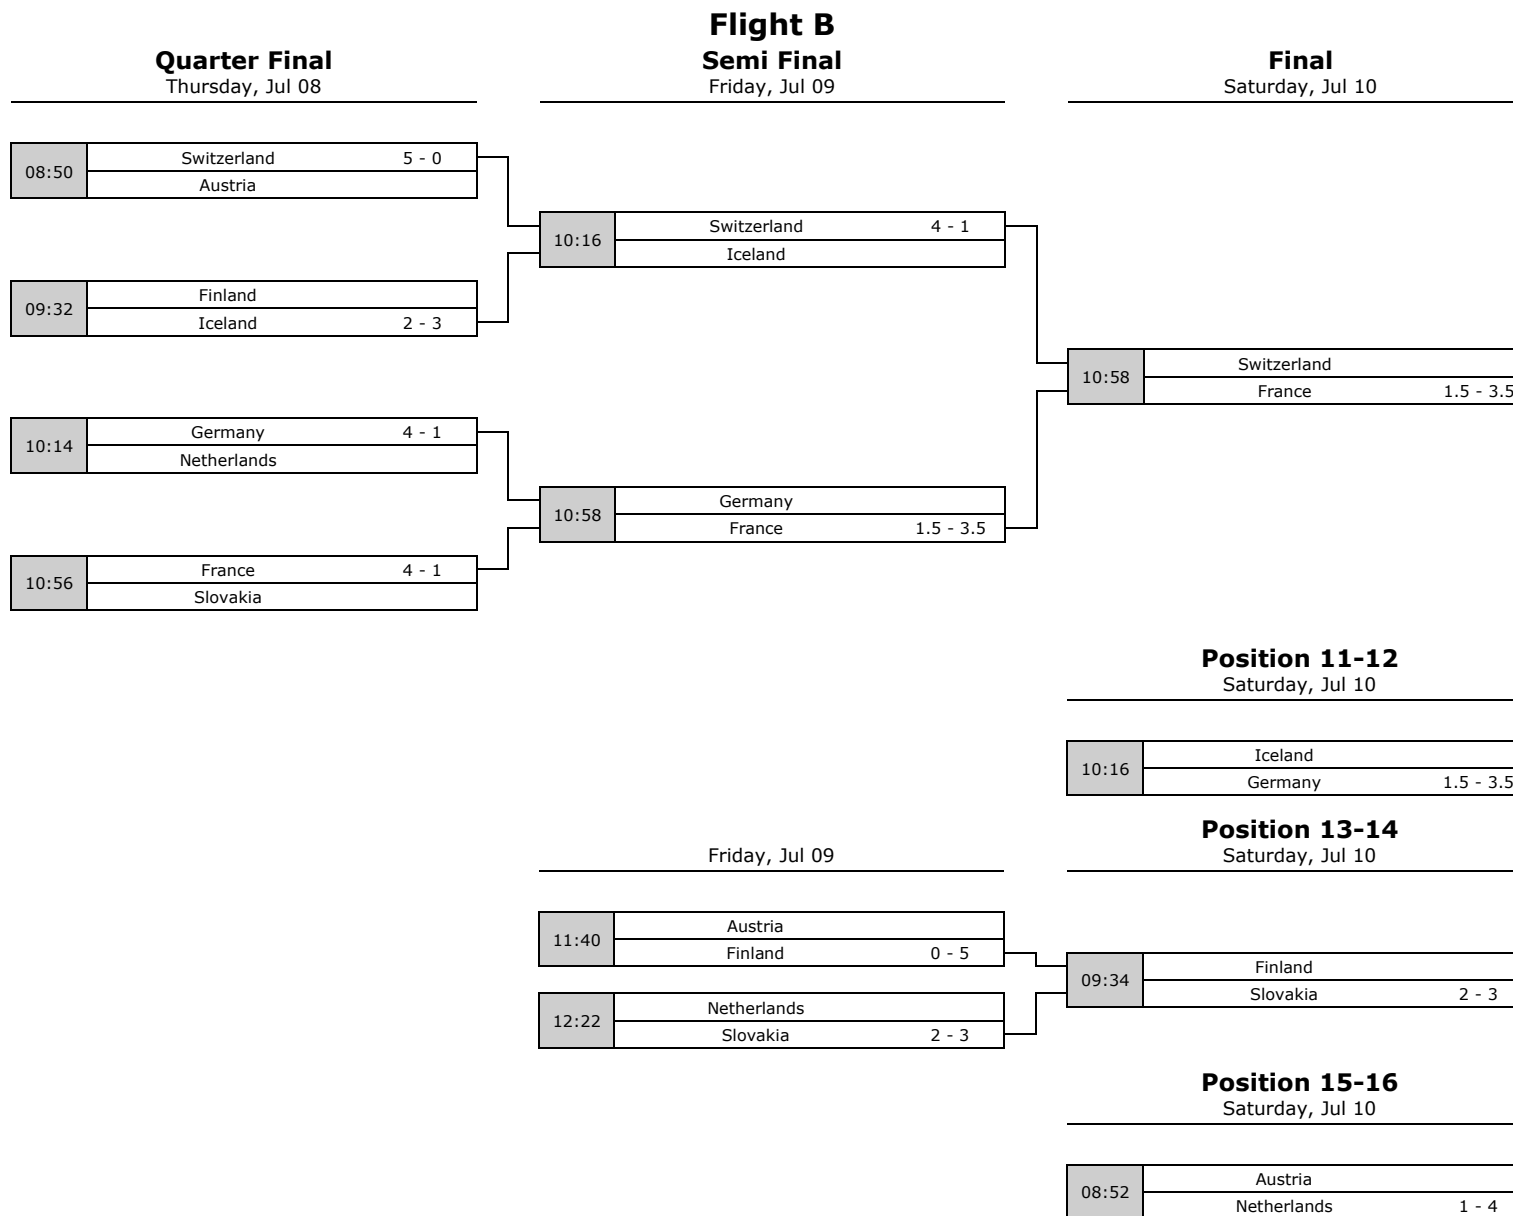

2021 European Ladies' Team Championship

Royal County Down Golf Club, Northern Ireland

6 – 10 July 2021

2021 European Ladies' Team Championship
Royal County Down Golf Club, Northern Ireland
6 – 10 July 2021

MATCH RESULT

Flight B

Quarter Final

Thursday, Jul 08

Switzerland			Austria		
Klara Wildhaber / Ginie Lee	1	5&3	0	Katharina Zeiling / Johanna Ebner	
Vanessa Knecht	1	1 Hole	0	Isabella Holpfer	
Chiara Tamburlini	1	3&2	0	Amelie Svejda	
Caroline Sturdza	1	3&2	0	Chantal Düringer	
Elena Moosmann	1	3&2	0	Lea Zeitler	
	5		0		

Quarter Final

Thursday, Jul 08

Finland			Iceland		
Krista Junkkari / Tia Teiniketo	1	2&1	0	Heidrun Anna Hlynsdottir / Andrea Yr Asmundsdottir	
Daniella Barrett	0	5&3	1	Andrea Bergsdottir	
Elina Saksa	0	2&1	1	Hulda Clara Gestsdottir	
Anna Backman	1	5&4	0	Johanna Lea Ludviksdottir	
Kerttu Hiltunen	0	21st	1	Ragnhildur Kristinsdottir	
	2		3		

Quarter Final

Thursday, Jul 08

Germany			Netherlands		
Helen Kreuzer / Polly Mack	1	3&2	0	Nikki Hofstede / Lynn van der Sluijs	
Alexandra Forsterling	1	5&4	0	Mayka Hoogetboom	
Chiara Horder	½	Halved	½	Noelle Beijer	
Sophie Witt	1	3&2	0	Danique Stokmans	
Aline Krauter	½	Halved	½	Anouk Sohier	
	4		1		

Quarter Final

Thursday, Jul 08

France			Slovakia		
Justine Fournand / Chloe SALORT	1	2 Holes	0	Michaela Vavrova / Sara Marion Zrnikova	
Pauline ROUSSIN-BOUCHARD	1	5&4	0	Ema Dobiasova	
Lois LAU	1	7&5	0	Katarina Drocarova	
Charlotte LIAUTIER	0	2&1	1	Lea Klimentova	
Agathe LAISNE	1	1 Hole	0	Lajla Anna Hrdinova	
	4		1		

Semi Final

Friday, Jul 09

Switzerland			Iceland		
Klara Wildhaber / Ginie Lee	1	19th	0	Andrea Yr Asmundsdottir / Heidrun Anna Hlynsdottir	
Vanessa Knecht	1	2&1	0	Andrea Bergsdottir	
Chiara Tamburlini	½	Halved	½	Hulda Clara Gestsdottir	
Caroline Sturdza	1	2&1	0	Johanna Lea Ludviksdottir	
Elena Moosmann	½	Halved	½	Ragnhildur Kristinsdottir	
	4		1