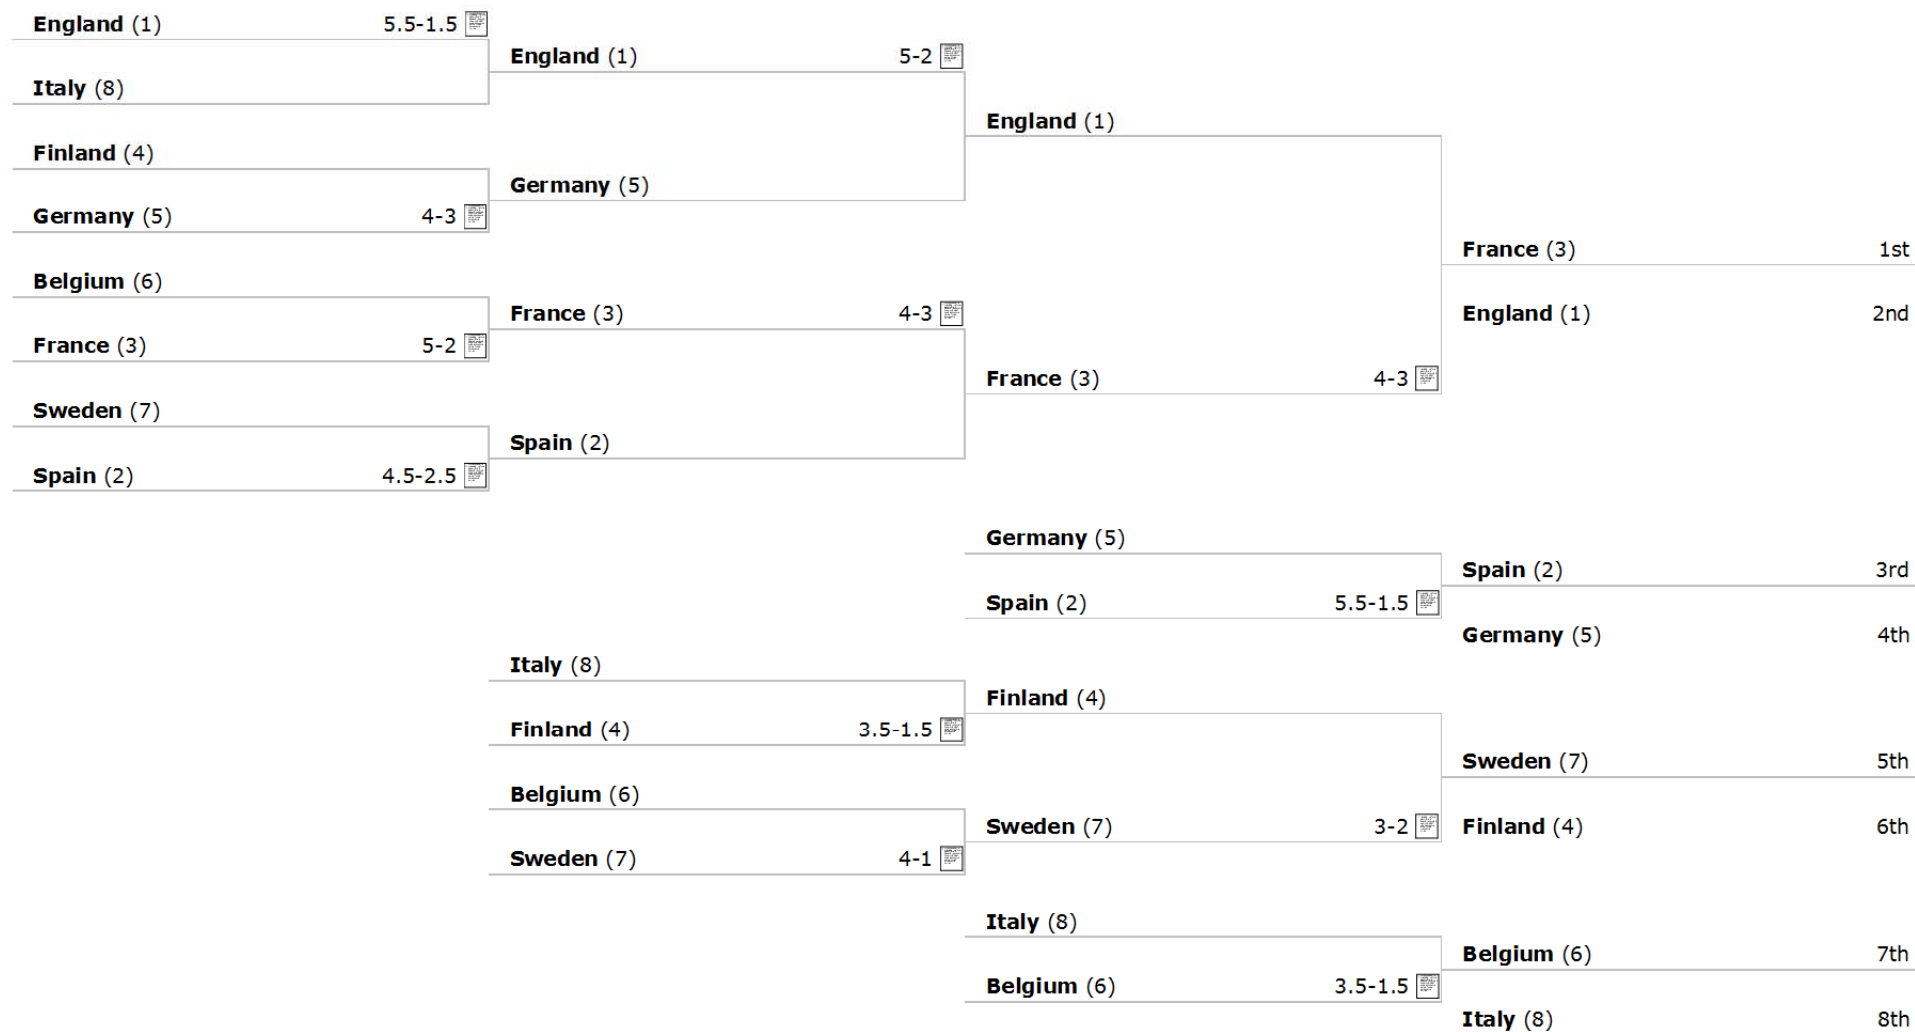

PLAYING SCHEDULE

European Girls Team Championship Flight A

RESULTS

European Girls Team Championship Flight A

Quarter finals: England-Italy

Emily TAYLOR / Bronte LAW	1	2 holes			Stefania AVANZO / Laura LONARDI
Lauren TAYLOR / Georgia HALL	1	3/1			Roberta LITI / Bianca Maria FABRIZIO
Lauren TAYLOR	1	4/2			Virginia Elena CARTA
Bronte LAW	0.5		H	0.5	Roberta LITI
Elizabeth MALLETT	0.5		H	0.5	Bianca Maria FABRIZIO
Emily TAYLOR	1	4/3			Laura LONARDI
Georgia HALL	0.5		H	0.5	Stefania AVANZO
	5.5			1.5	

Quarter finals: Finland-Germany

Emily PENTTILA / Matilda CASTREN			3/2	1	Antonia SCHERER / Karolin LAMPERT
Anne HAKULA / Miia PULLIAINEN	1	1 hole			Quirine EIJKENBOOM / Isabel GABSA
Saara NYLANDER			4/3	1	Isabel GABSA
Iida NIKKA			4/3	1	Karolin LAMPERT
Emily PENTTILA			1 hole	1	Quirine EIJKENBOOM
Matilda CASTREN	1	3/2			Antonia SCHERER
Anne HAKULA	1		C		Roberta RÖLLER
	3			4	

Quarter finals: Belgium-France

Charlotte DE CORTE / Camille RICHELLE			4/3	1	Shannon AUBERT / Perrine DELACOUR
Laura CHRISTIAENS / Margaux VANMOL	1	2 holes			Manon GIDALI / Celine BOUTIER
Laura CHRISTIAENS			3/1	1	Shannon AUBERT
Leslie CLOOTS			3/1	1	Celine BOUTIER
Clara AVELING	0.5		H	0.5	Laure CASTELAIN
Margaux VANMOL			4/3	1	Perrine DELACOUR
Charlotte DE CORTE	0.5		H	0.5	Manon GIDALI
	2			5