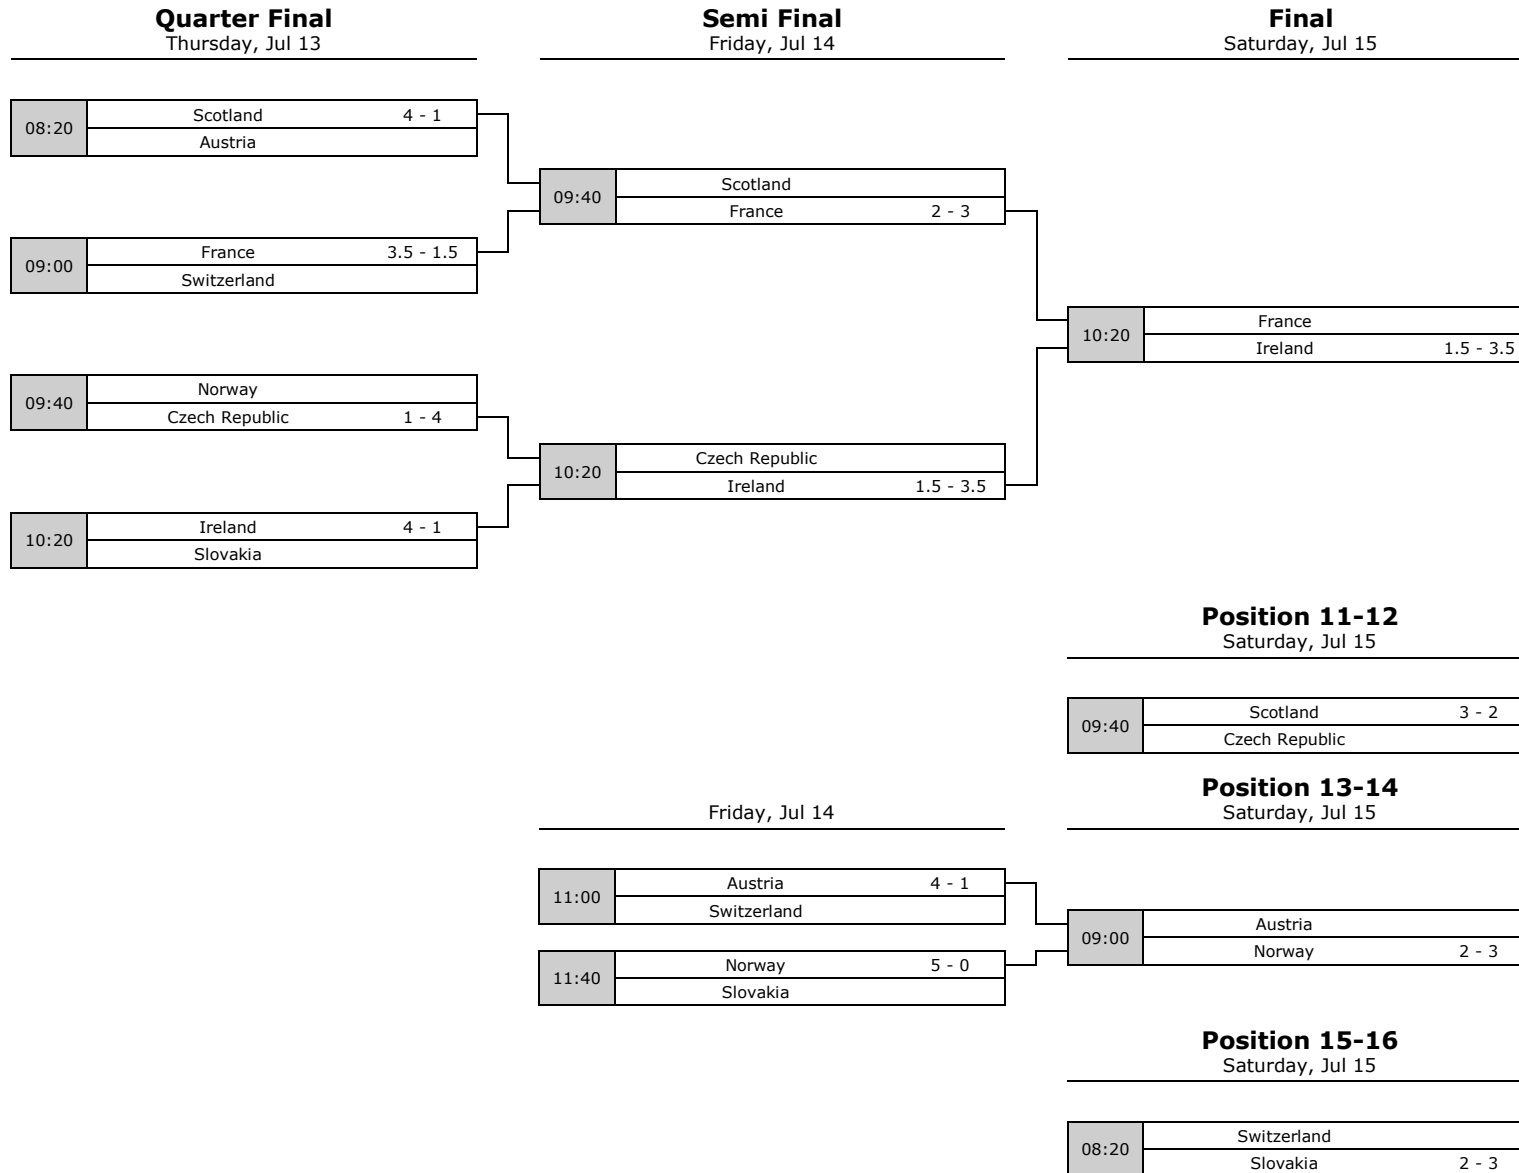

European Ladies' Team Championship – Flight B

Montado Golf Resort, Portugal 11 – 15 July 2017

European Ladies' Team Championship
Montado Golf Resort, Portugal
11 – 15 July 2017

MATCH RESULT
Flight B

Quarter Final

Thursday, Jul 13

Scotland				Austria			
Eilidh Briggs / Chloe Goadby	1	3&2		0	Julia Unterweger / Lea Zeitler		
Hannah McCook	0		3&2	1	Ines Fendt		
Connie Jaffrey	1	1 Hole		0	Florentina Hager		
Clara Young	1	5&4		0	Katharina Muehlbauer		
Shannon McWilliam	1	3&2		0	Leonie Bettel		
	4			1			

Quarter Final

Thursday, Jul 13

France				Switzerland			
Emma Grechi / Manon Molle	1	19th		0	Rachel Rossel / Natalie Armbruster		
Mathilda Cappeliez	0		1 Hole	1	Albane Valenzuela		
Marion Veysseyre	1	1 Hole		0	Vanessa Knecht		
Chloe Salort	1	2 Holes		0	Charlotte Alran		
Shannon Aubert	½	Halved		½	Gioia Carpinelli		
	3.5			1.5			

Quarter Final

Thursday, Jul 13

Norway				Czech Republic			
Karoline Stormo / Stina Resen	0		3&1	1	Jana Melichova / Frantiska Lunackova		
Karoline Lund	0		2 Holes	1	Kristyna Frydlova		
Celine Borge	0		2&1	1	Tereza Melecka		
Renate Grimstad	½	Halved		½	Hana Ryskova		
Marthe Wold	½	Halved		½	Katerina Vlasinova		
	1			4			

Quarter Final

Thursday, Jul 13

Ireland				Slovakia			
Sinead Sexton / Chloe Ryan	0		2&1	1	Natália Heckova / Anika Bolcikova		
Olivia Mehaffey	1	6&4		0	Johanka Steindleroa		
Maria Dunne	1	2&1		0	Rebecca Hnidková		
Julie McCarthy	1	5&4		0	Alexandra Patáková		
Paula Grant	1	9&7		0	Sara Zrníková		
	4			1			

Semi Final

Friday, Jul 14

Scotland				France			
Eilidh Briggs / Chloe Goadby	1	3&2		0	Manon Molle / Emma Grechi		
Hannah McCook	0		6&5	1	Mathilda Cappeliez		
Connie Jaffrey	0		5&4	1	Marion Veysseyre		
Clara Young	1	1 Hole		0	Chloe Salort		
Shannon McWilliam	0		20th	1	Shannon Aubert		
	2			3